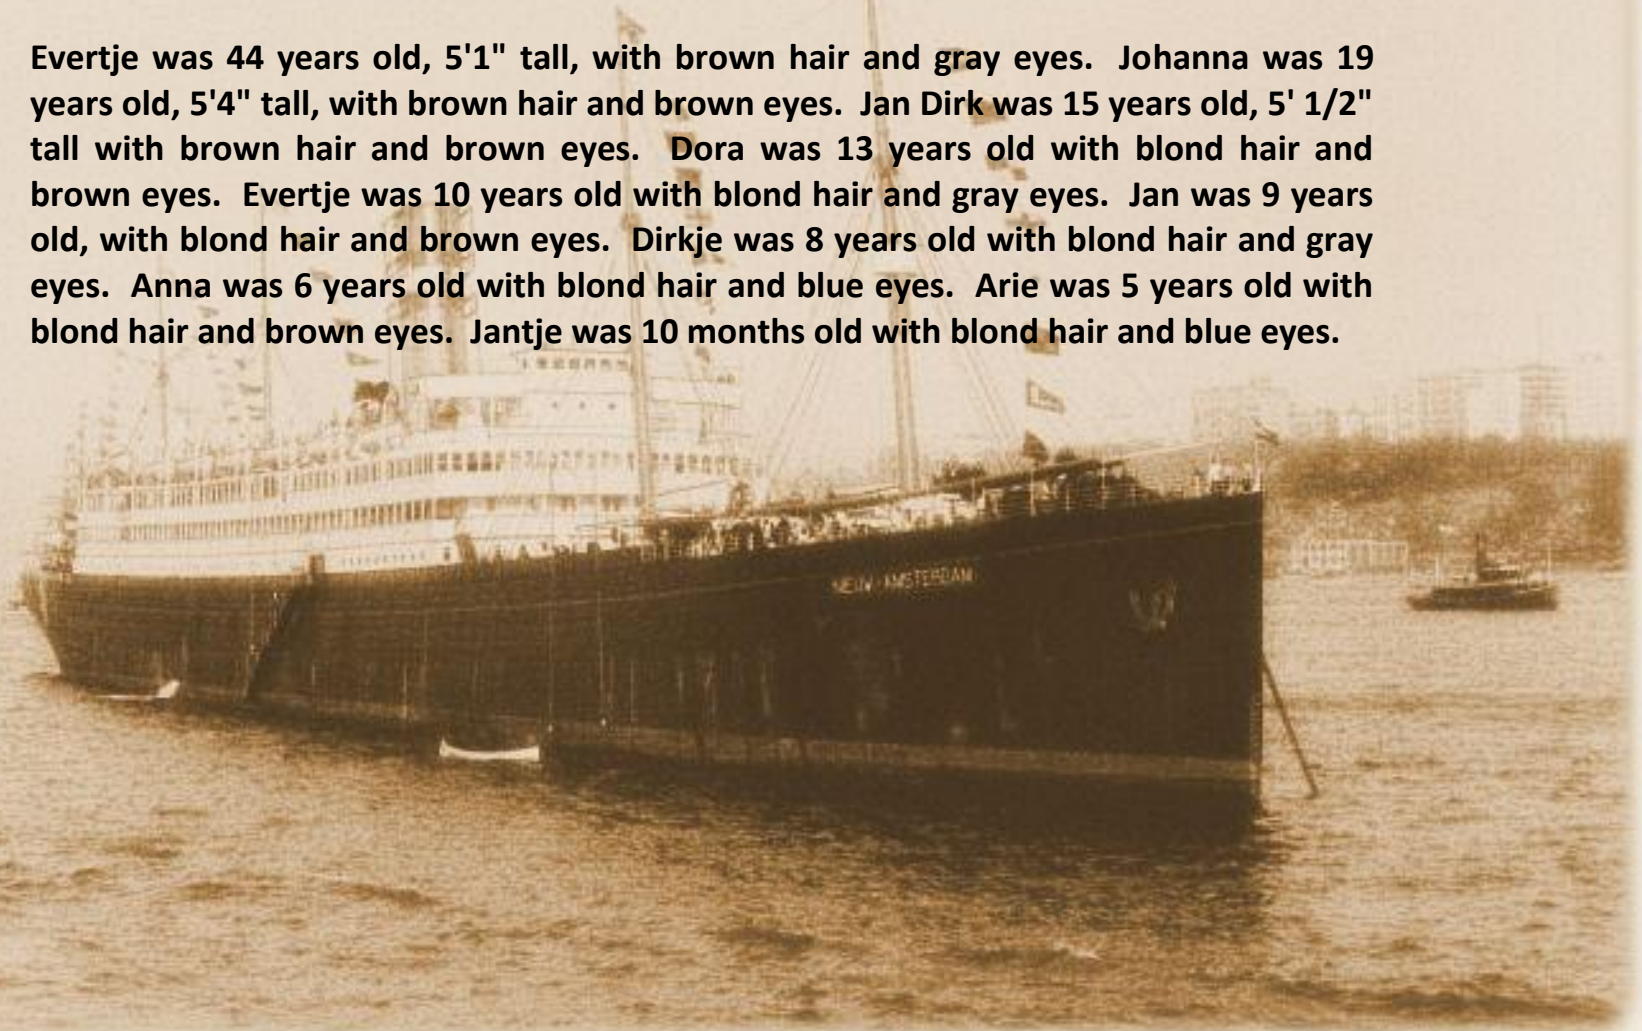

**Roelofse Family Physical Characteristics as Listed on the
Manifest of the Ship, The Nieuw Amsterdam, April 17, 1907.**

Evertje was 44 years old, 5'1" tall, with brown hair and gray eyes. Johanna was 19 years old, 5'4" tall, with brown hair and brown eyes. Jan Dirk was 15 years old, 5' 1/2" tall with brown hair and brown eyes. Dora was 13 years old with blond hair and brown eyes. Evertje was 10 years old with blond hair and gray eyes. Jan was 9 years old, with blond hair and brown eyes. Dirkje was 8 years old with blond hair and gray eyes. Anna was 6 years old with blond hair and blue eyes. Arie was 5 years old with blond hair and brown eyes. Jantje was 10 months old with blond hair and blue eyes.